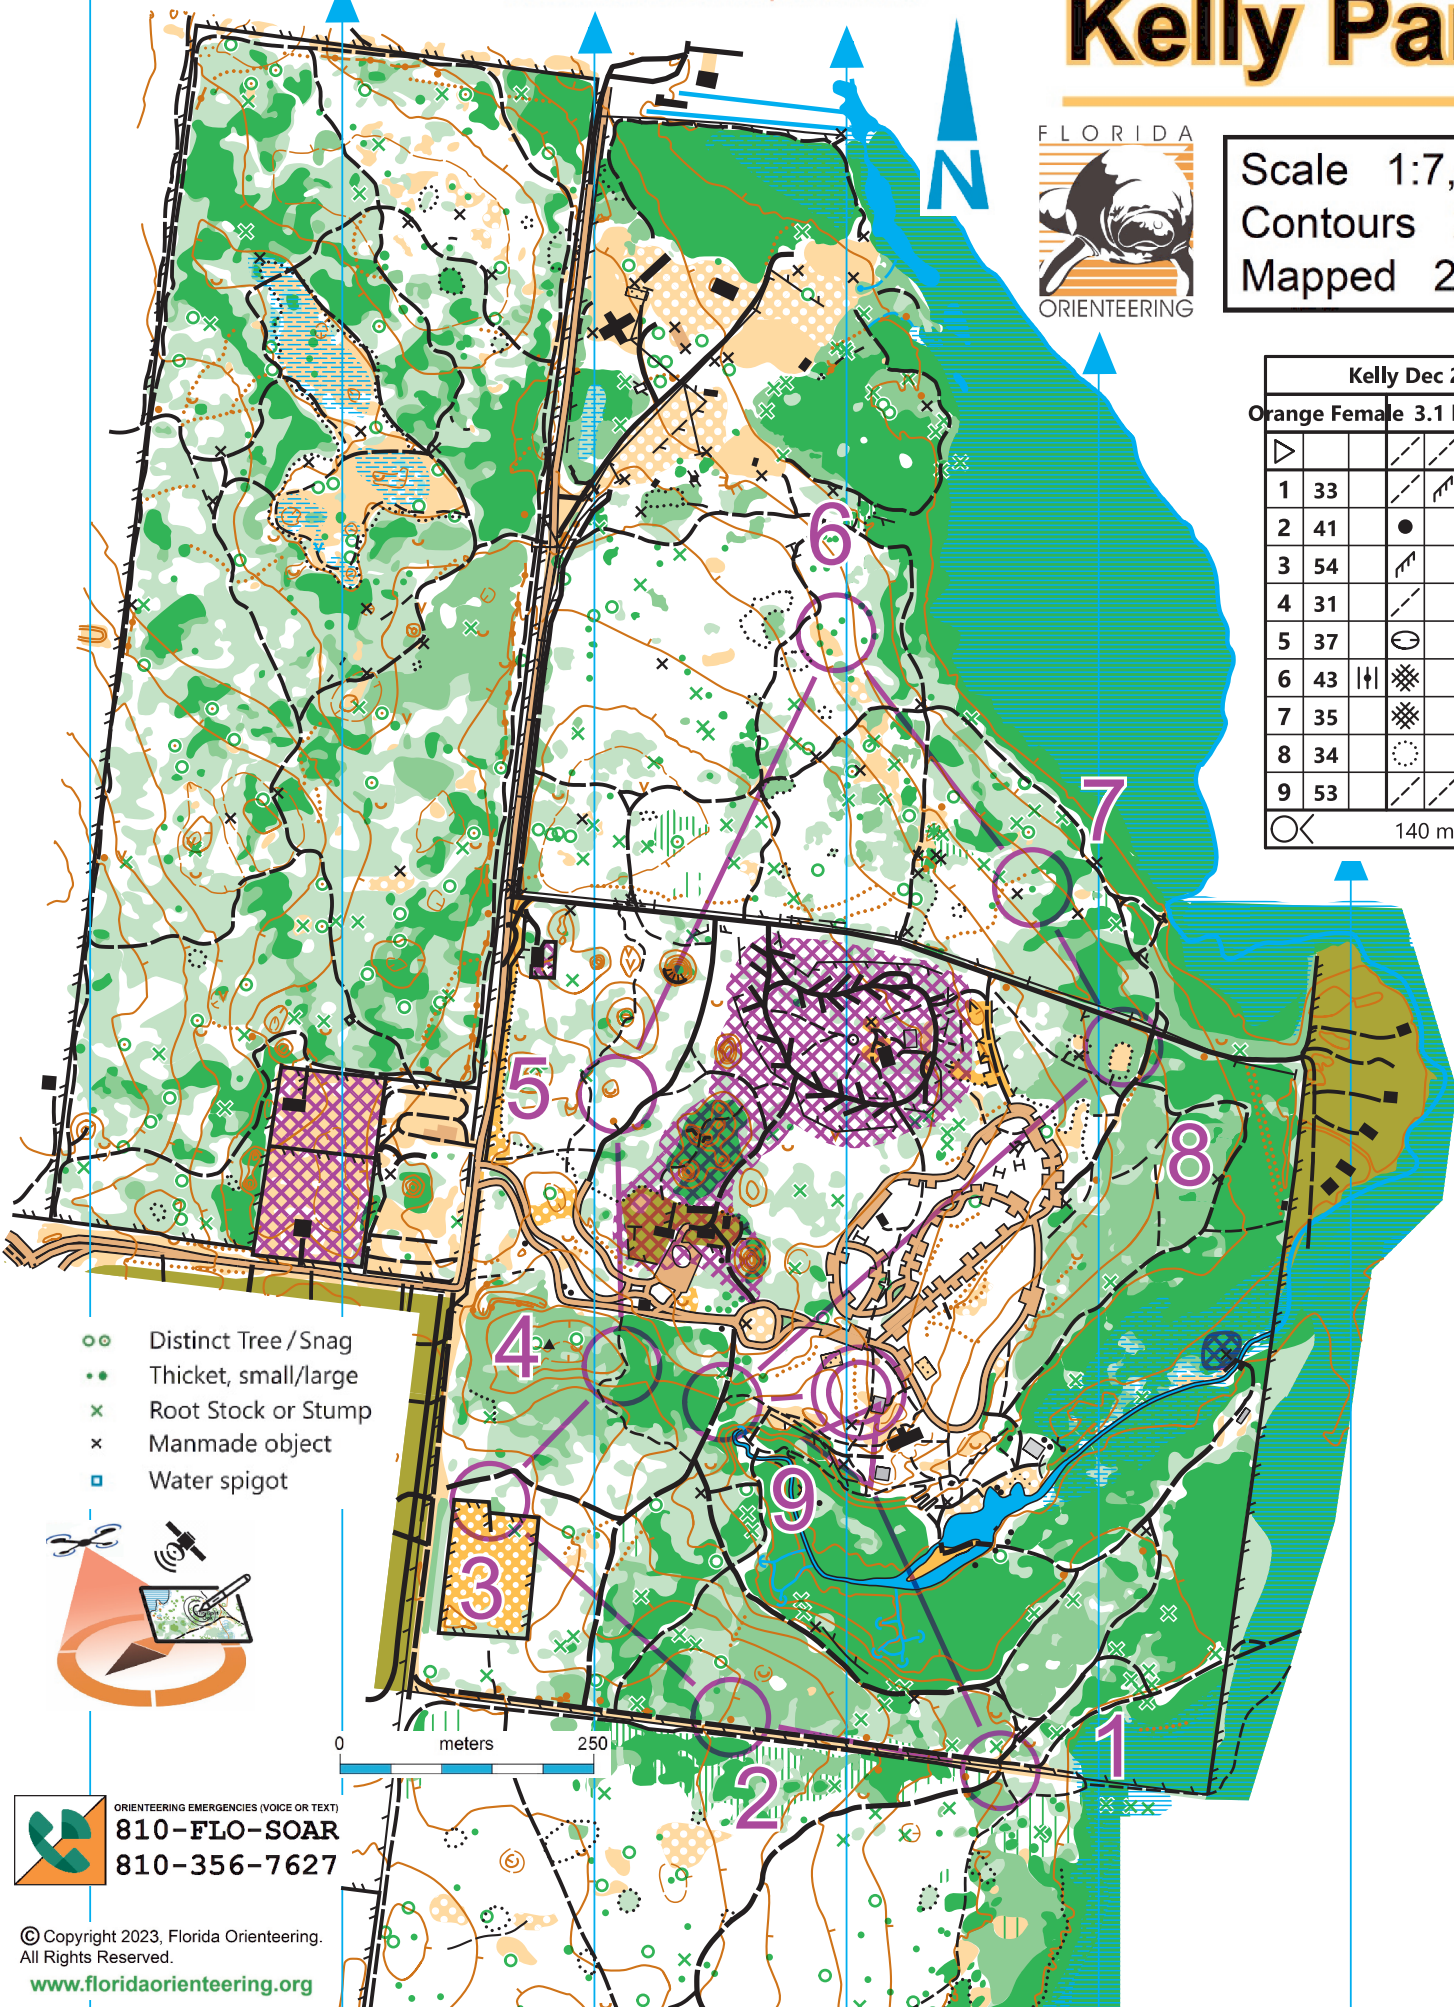

SAFETY BEARING: W to park fenceline

Kelly Park

Scale 1:7,500
Contours 2 m
Mapped 2022

		Kelly Dec 2024			
		Orange Female 3.1 km			
▷		↘	↗	×	
1	33	↘	↗	×	
2	41	●		○	
3	54	↗		┌	
4	31	↘	<		
5	37	⊖		Q	
6	43		⊗	○	
7	35	⊗		○	
8	34	⊙		○	
9	53	↘	↗	Y	
		140 m			

- Distinct Tree / Snag
- Thicket, small/large
- × Root Stock or Stump
- × Manmade object
- Water spigot

ORIENTEERING EMERGENCIES (VOICE OR TEXT)
810-FLO-SOAR
810-356-7627

© Copyright 2023, Florida Orienteering.
All Rights Reserved.