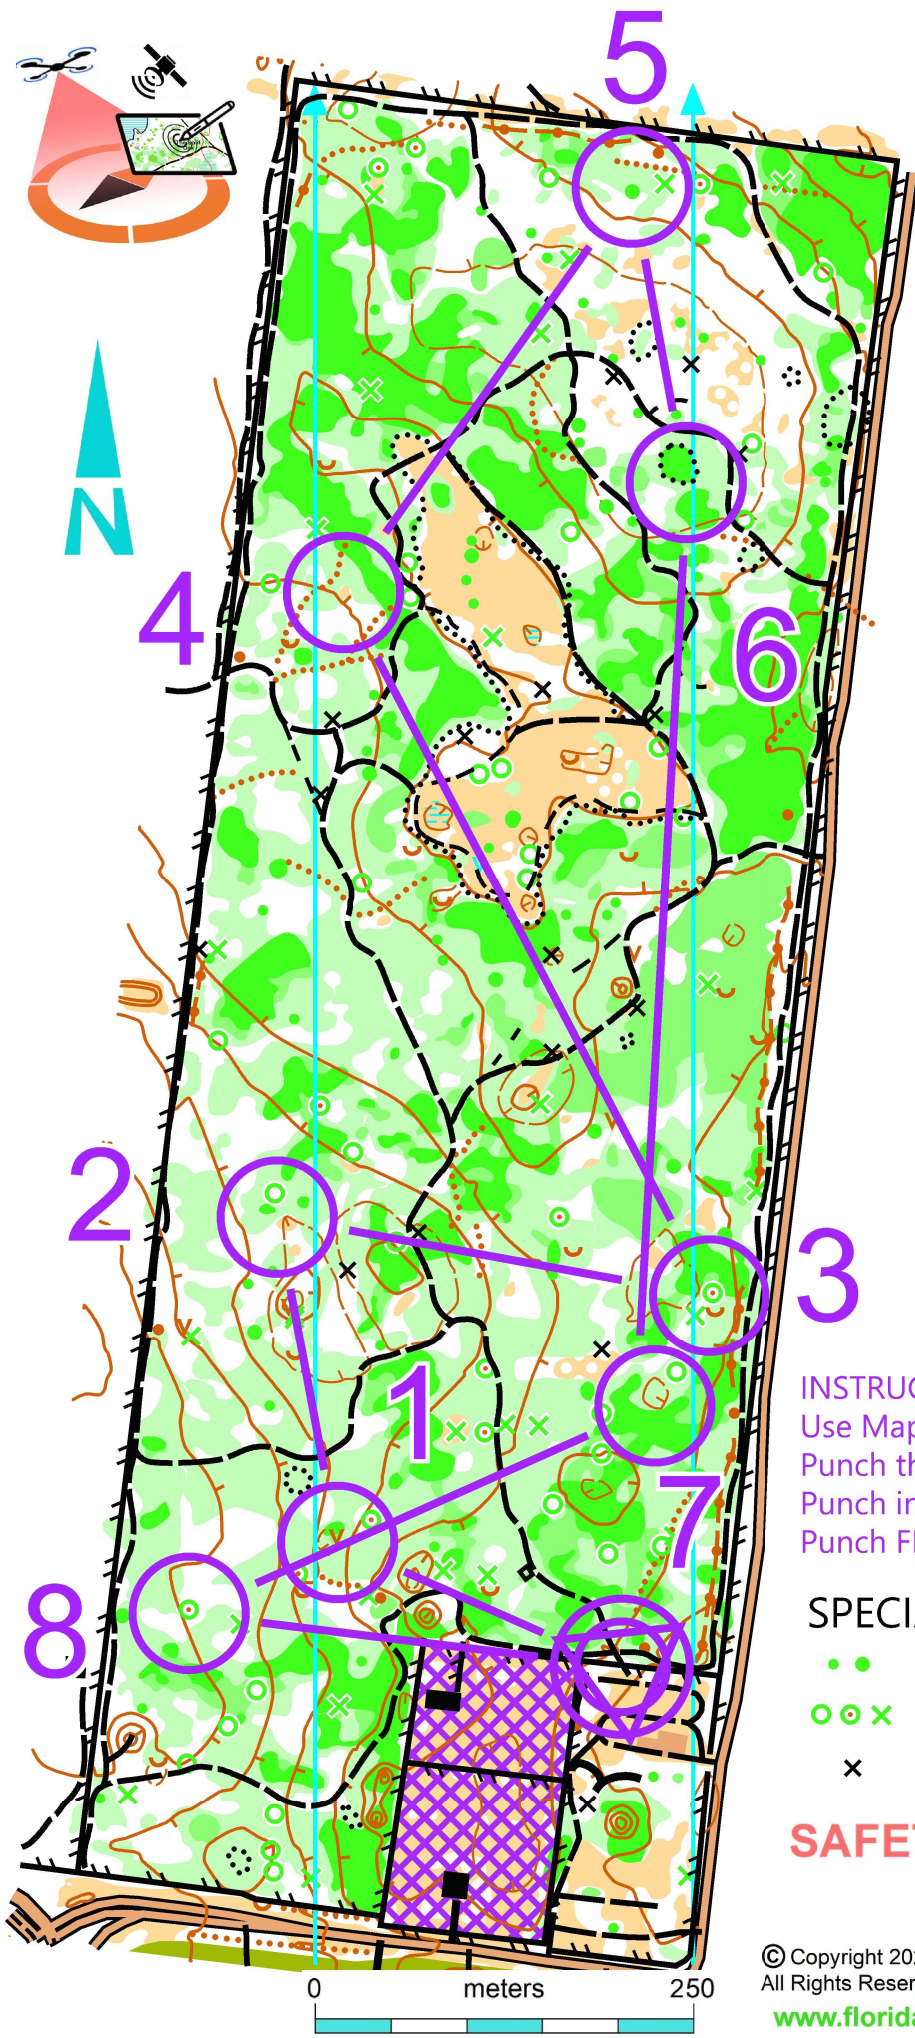

Kelly West

Scale 1:5,000
Contours 2 m
Mapped 2022

Kelly West Permanent Courses

Class Intermediate

Course Intermediate, Length 3.0 km

Start

1. 41 Pit, S side
 2. 42 N Clearing, NW end
 3. 43 Distinct snag, SW Side
 4. 44 Clearing
 5. 45 Thicket, N side
 6. 46 Between the thickets
 7. 47 Depression, S part
 8. 48 Distinct snag, S side
- 290 m from last control to finish. No tapes

INSTRUCTIONS:

Use MapRun app to time yourself around the course.
Punch the START QR/NFC on entrance sign to begin.
Punch in at all controls IN NUMERICAL ORDER.
Punch FINISH on entrance sign to complete.

SPECIAL SYMBOLS

- Distinct small, large thicket
- × Distinct tree, snag, root stock
- × Generic man-made object

SAFETY BEARING: Any direction to perimeter fenceline