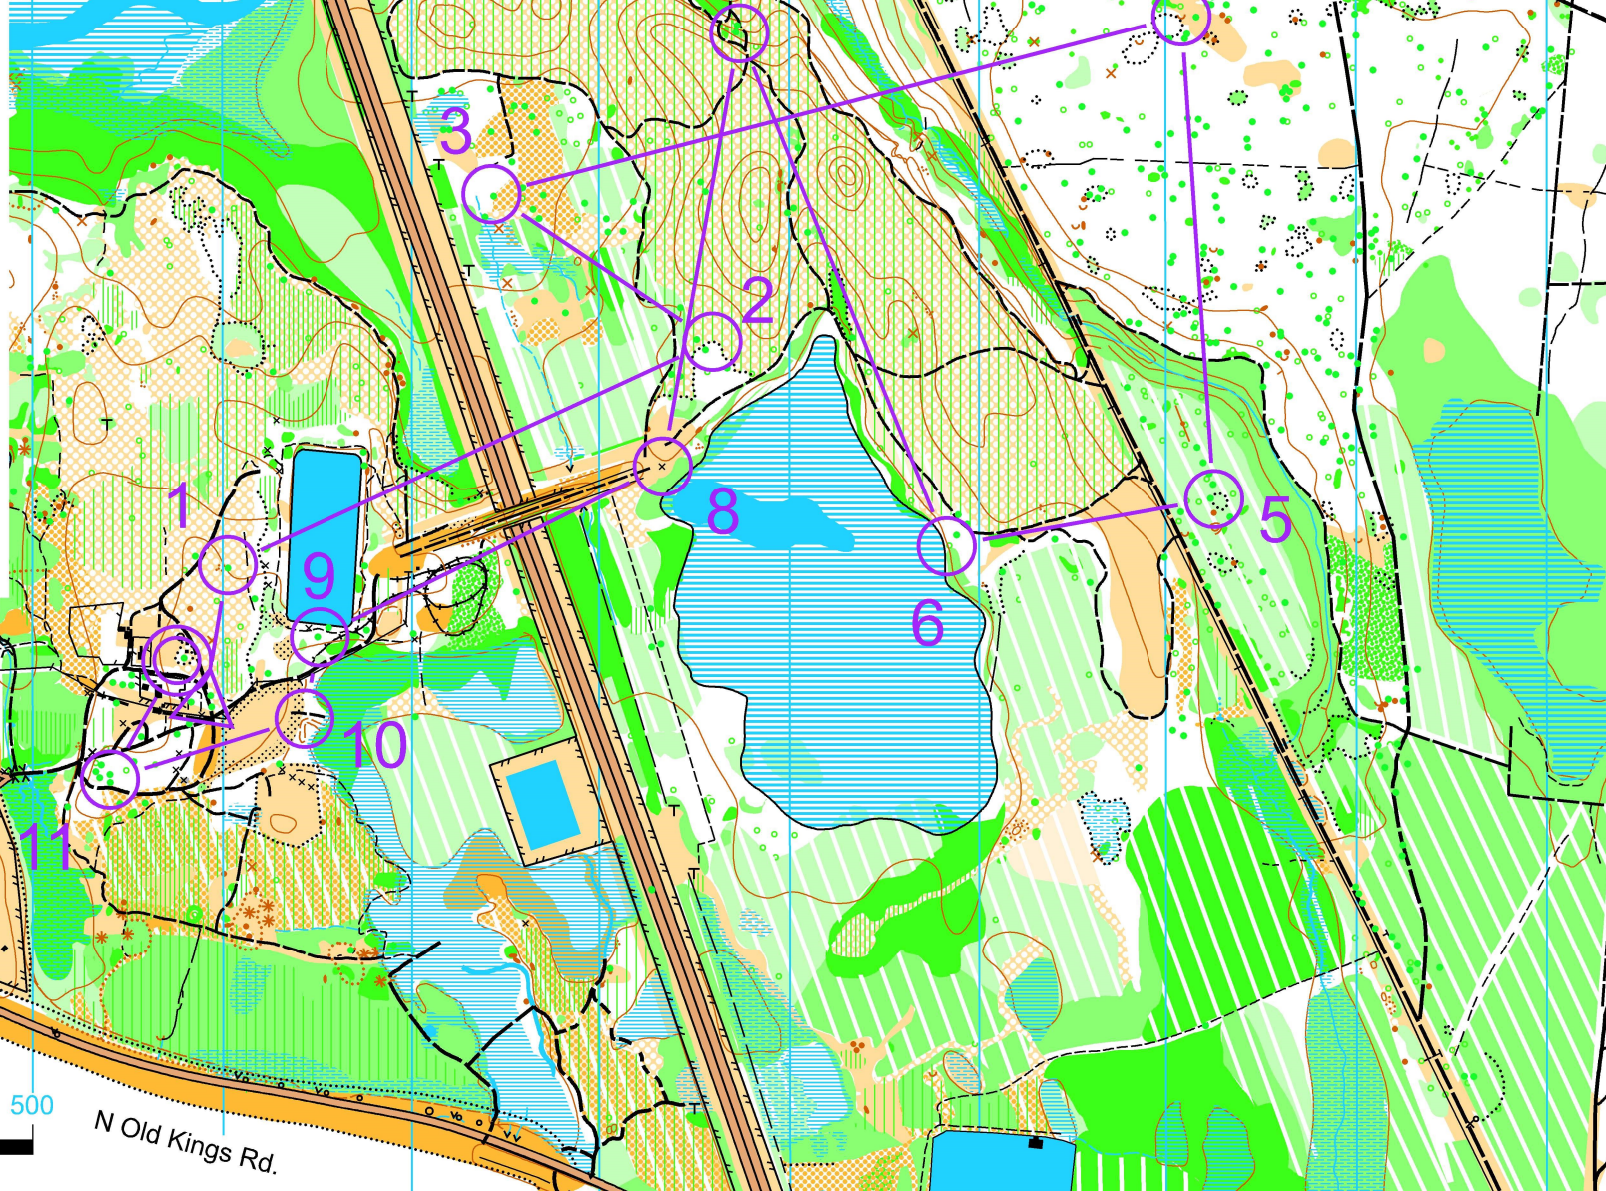

FLORIDA AG MUSEUM & PELLICER CREEK

Orienteering and Recreational Map
Scale: 1:10,000 - Contours: 3m

Red	5.6 km		
▷			
1 71	⊗		○
2 73	▷		○
3 72	← ⊗		○
4 64	∪		
5 65	▷		⊖
6 67	↑		○
7 63	↘ ⊗		○
8 62	×		
9 46	↙ ⊗		○
10 68	∩		⊖
11 47	↘ ⊗ ⊗		⊖
○	180 m		⊗

Pellicer Creek

N Old Kings Rd.