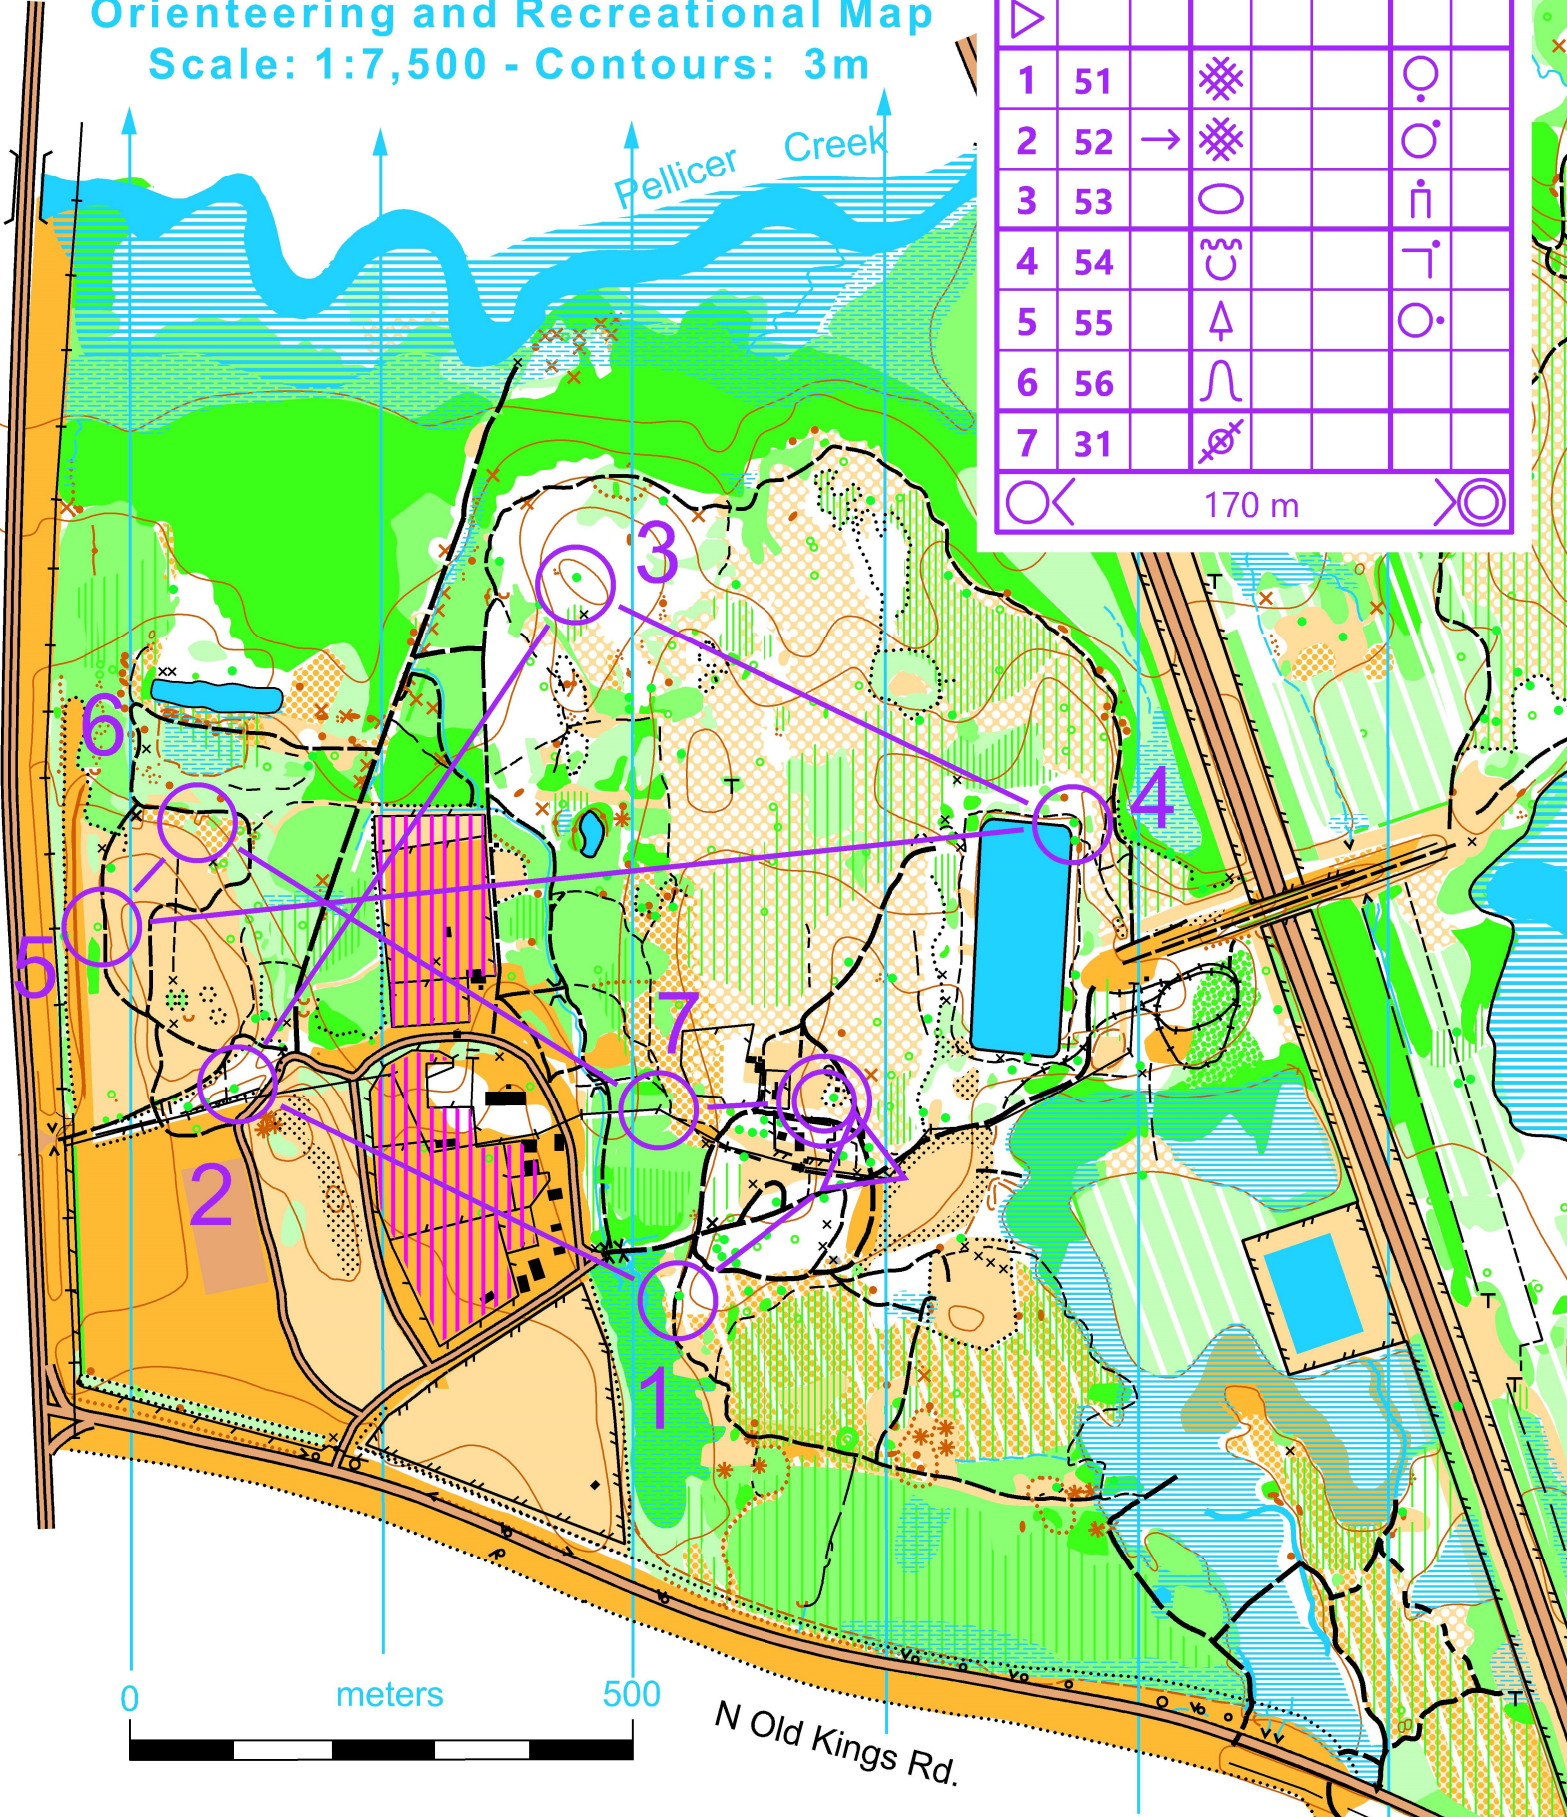

# FLORIDA AG MUSEUM & PELLICER CREEK

Orienteering and Recreational Map  
Scale: 1:7,500 - Contours: 3m

Orange		3.7 km	
▷			
1	51	⊗	○
2	52 →	⊗	○
3	53	○	⊙
4	54	∩	⊙
5	55	∧	○
6	56	∩	
7	31	⊗	
○		170 m	⊗

0 meters 500

N Old Kings Rd.