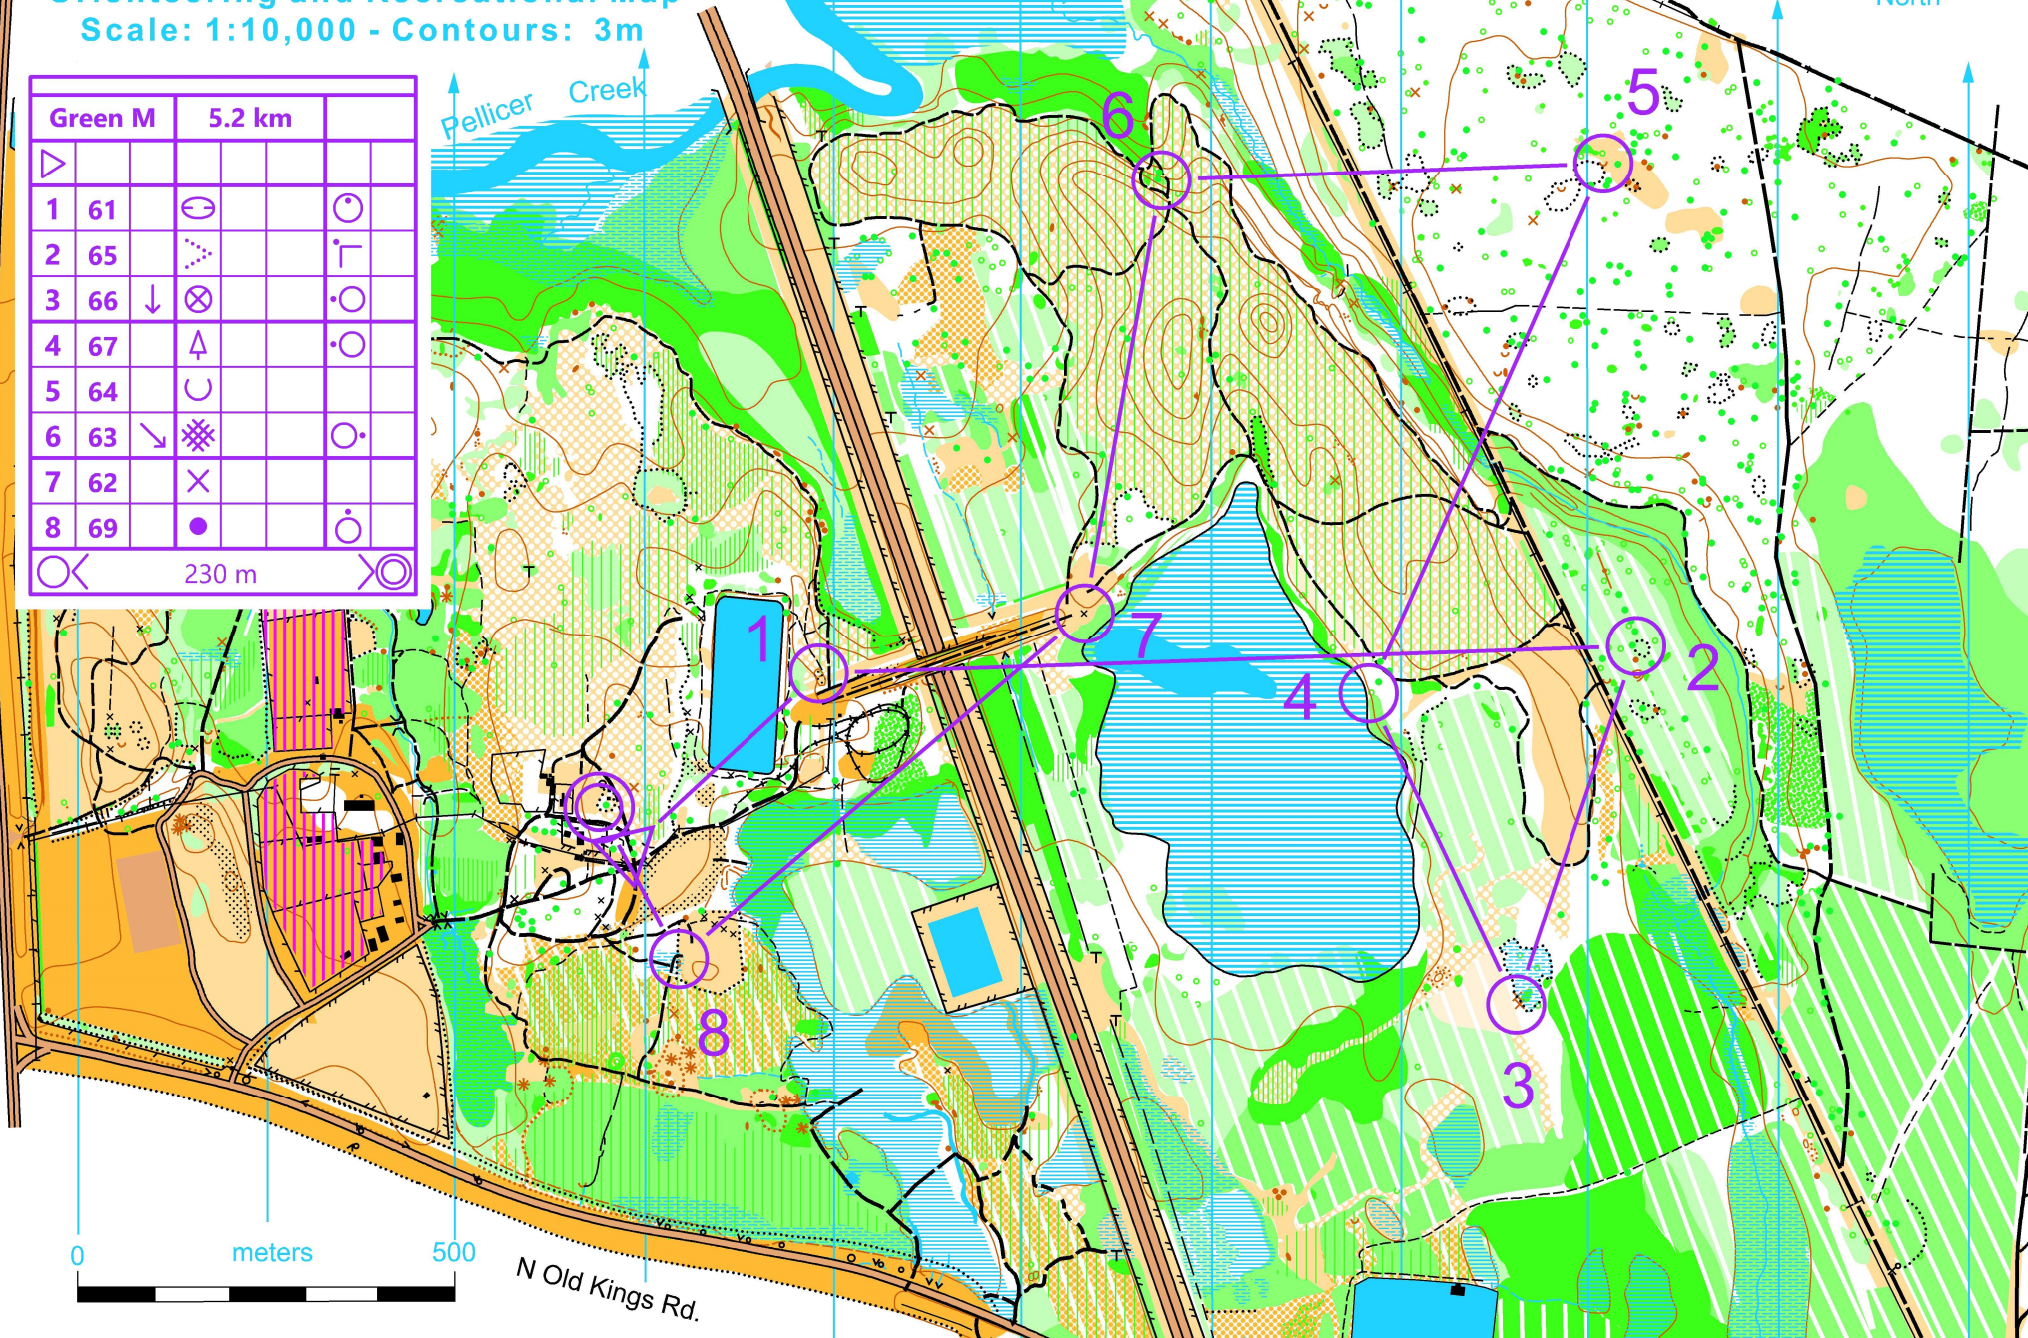

FLORIDA AG MUSEUM & PELLICER CREEK

Orienteering and Recreational Map
Scale: 1:10,000 - Contours: 3m

Green M	5.2 km		
1 61	☉		☉
2 65	➤		⌒
3 66	↓ ⊗		⊙
4 67	↑		⊙
5 64	∪		
6 63	↘ ⊗		⊙
7 62	×		
8 69	●		⊙

230 m

Pellicer Creek

N Old Kings Rd.