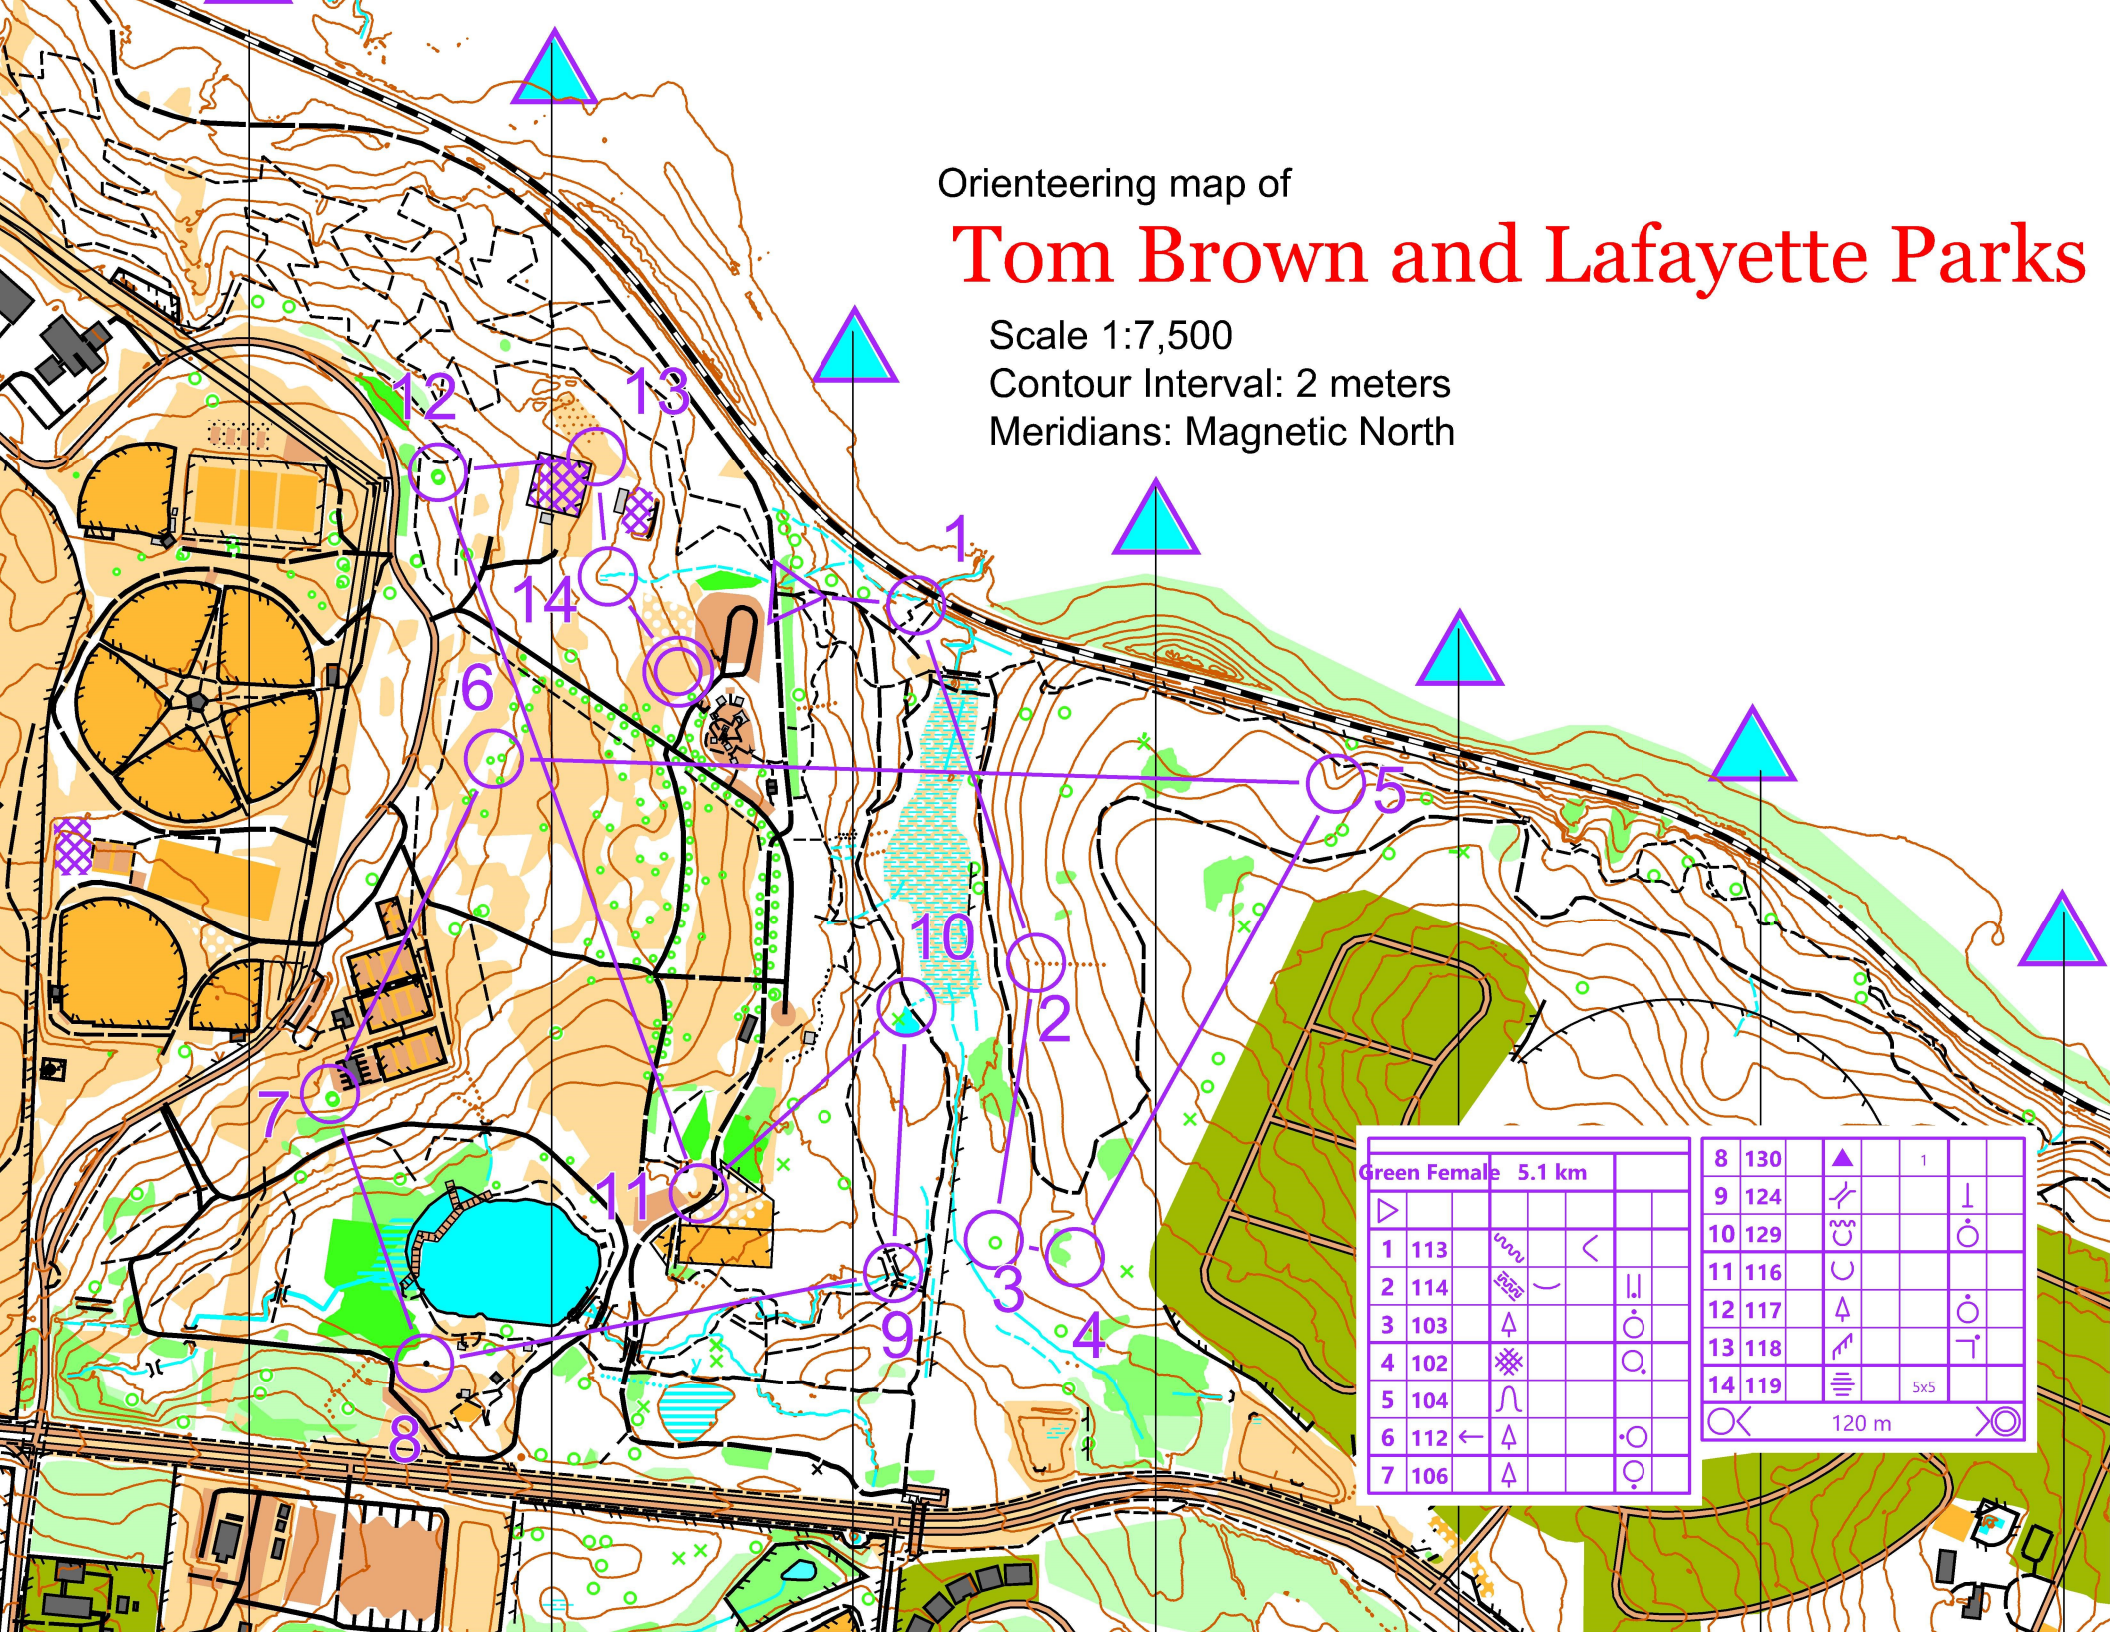

Orienteering map of

# Tom Brown and Lafayette Parks

Scale 1:7,500

Contour Interval: 2 meters

Meridians: Magnetic North

|   | Green Female | 5.1 km |   |   |
|---|--------------|--------|---|---|
| 1 | 113          | uuuu   | < |   |
| 2 | 114          | zzzz   | ∪ |   |
| 3 | 103          | ▲      |   | ○ |
| 4 | 102          | ■      |   | ○ |
| 5 | 104          | ∩      |   |   |
| 6 | 112          | ←      | ▲ | ○ |
| 7 | 106          | ▲      |   | ○ |

120 m