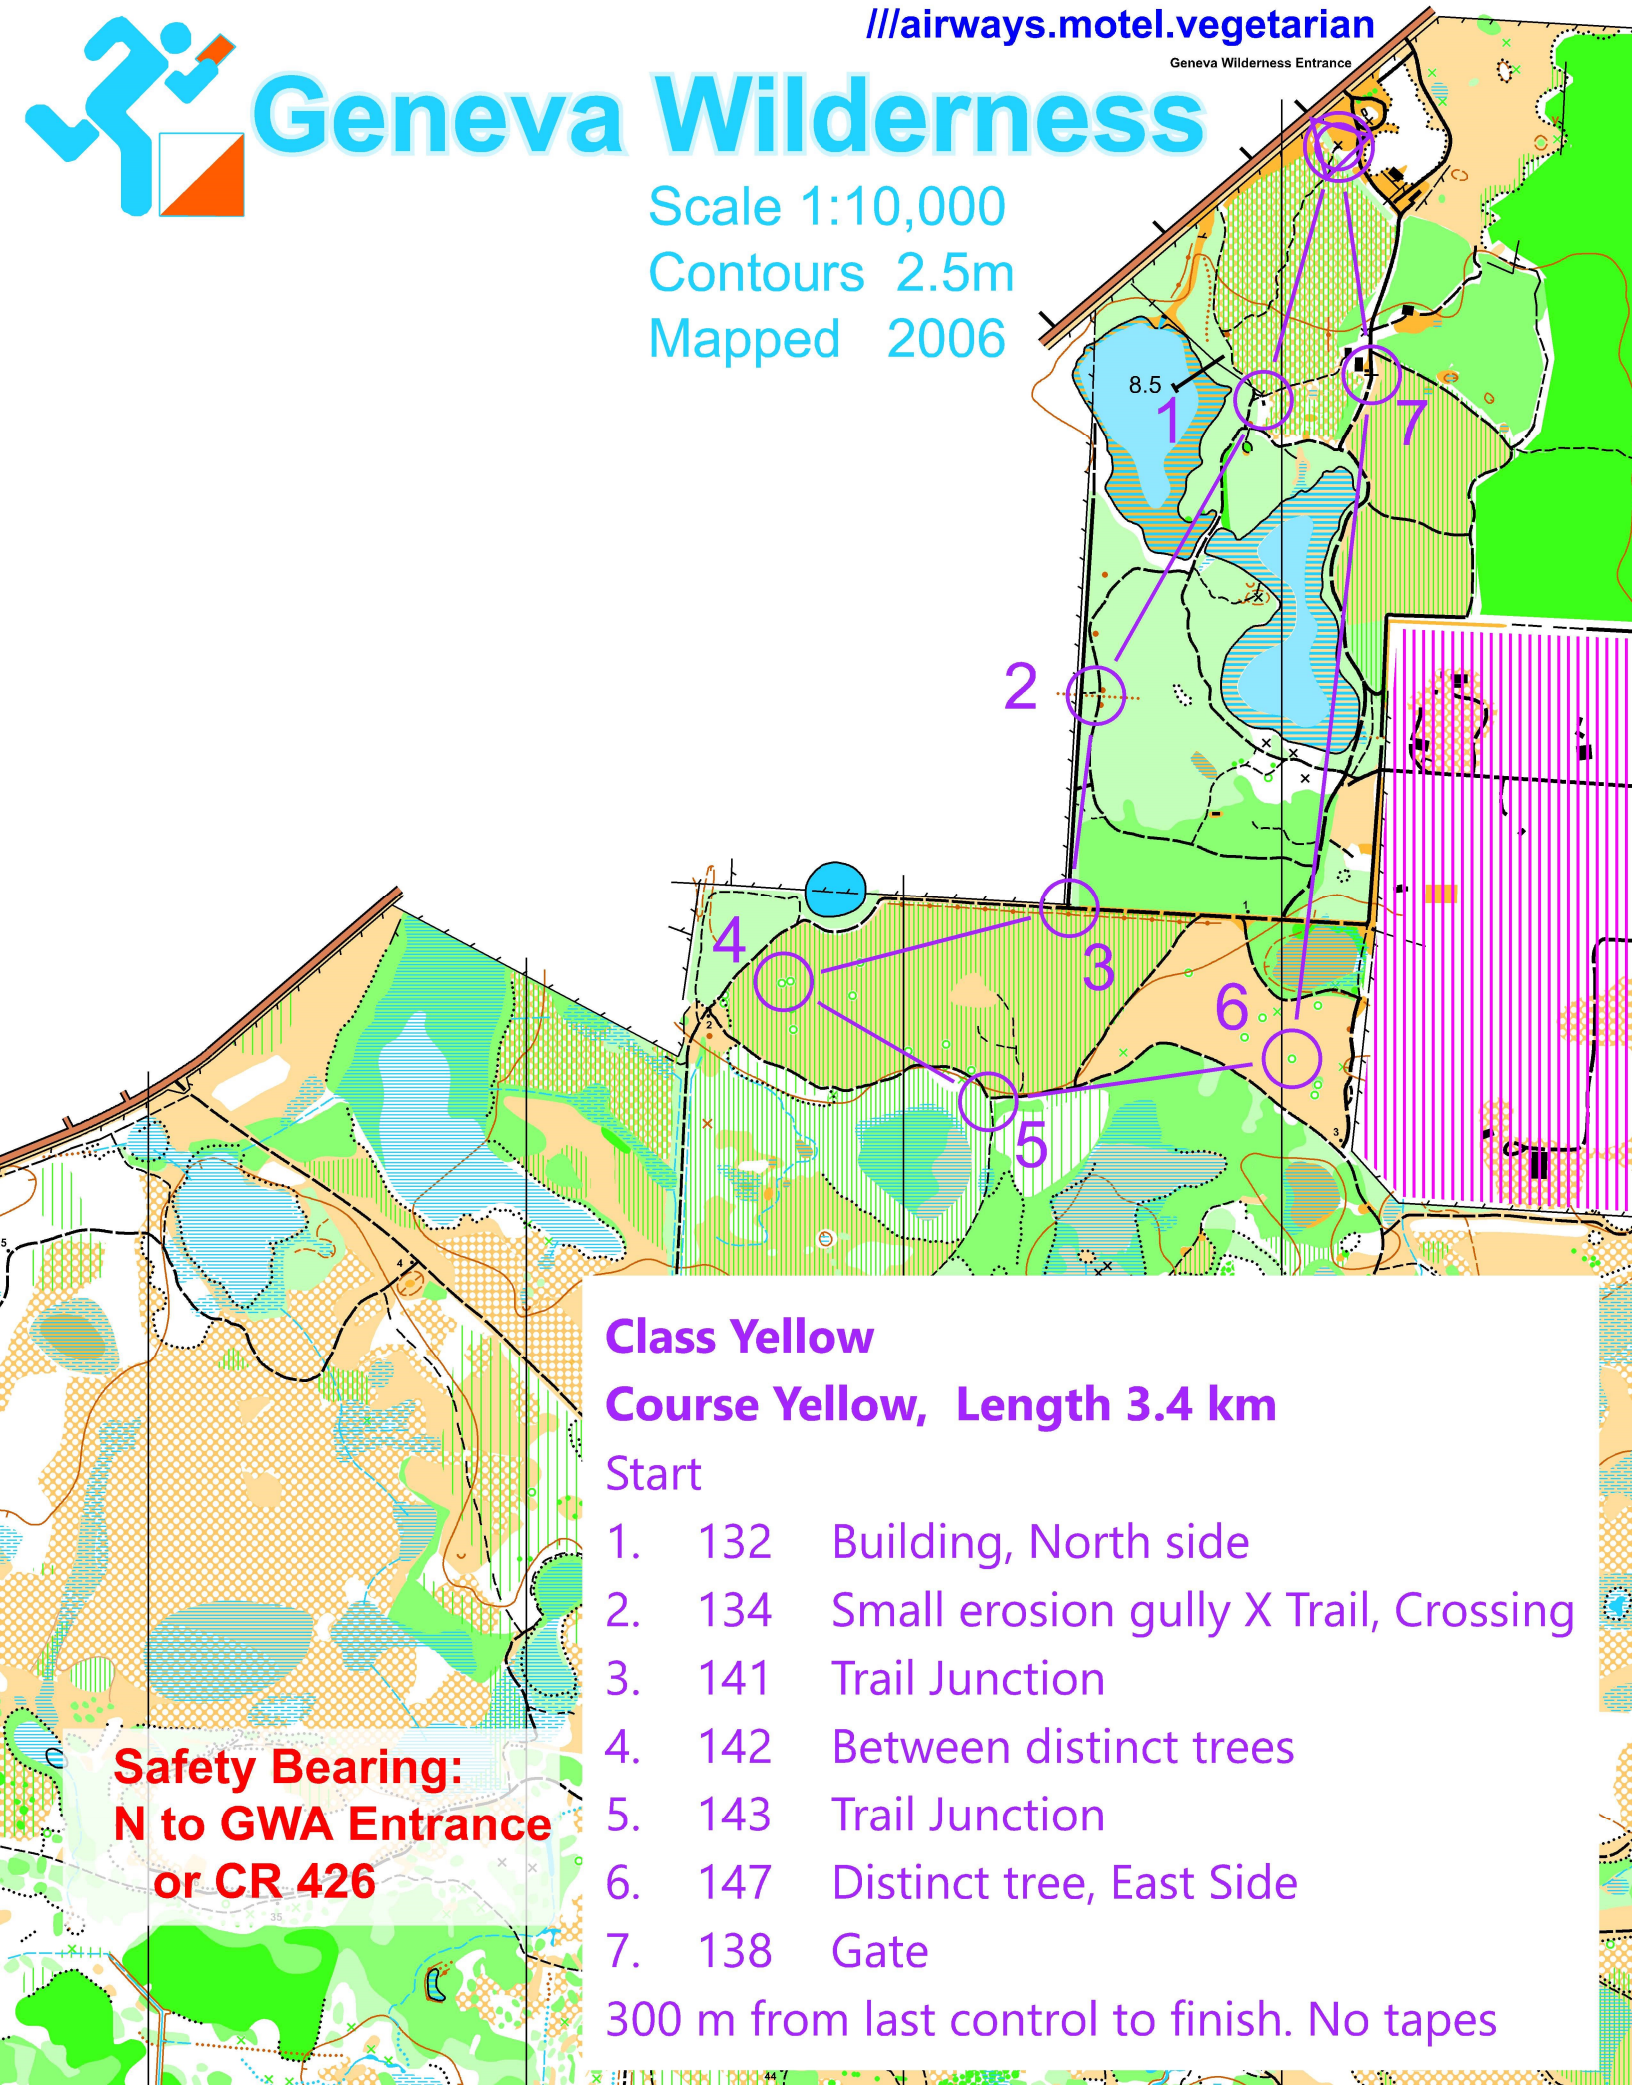

Geneva Wilderness

Scale 1:10,000

Contours 2.5m

Mapped 2006

Class Yellow

Course Yellow, Length 3.4 km

Start

1. 132 Building, North side
2. 134 Small erosion gully X Trail, Crossing
3. 141 Trail Junction
4. 142 Between distinct trees
5. 143 Trail Junction
6. 147 Distinct tree, East Side
7. 138 Gate

300 m from last control to finish. No tapes

**Safety Bearing:
N to GWA Entrance
or CR 426**