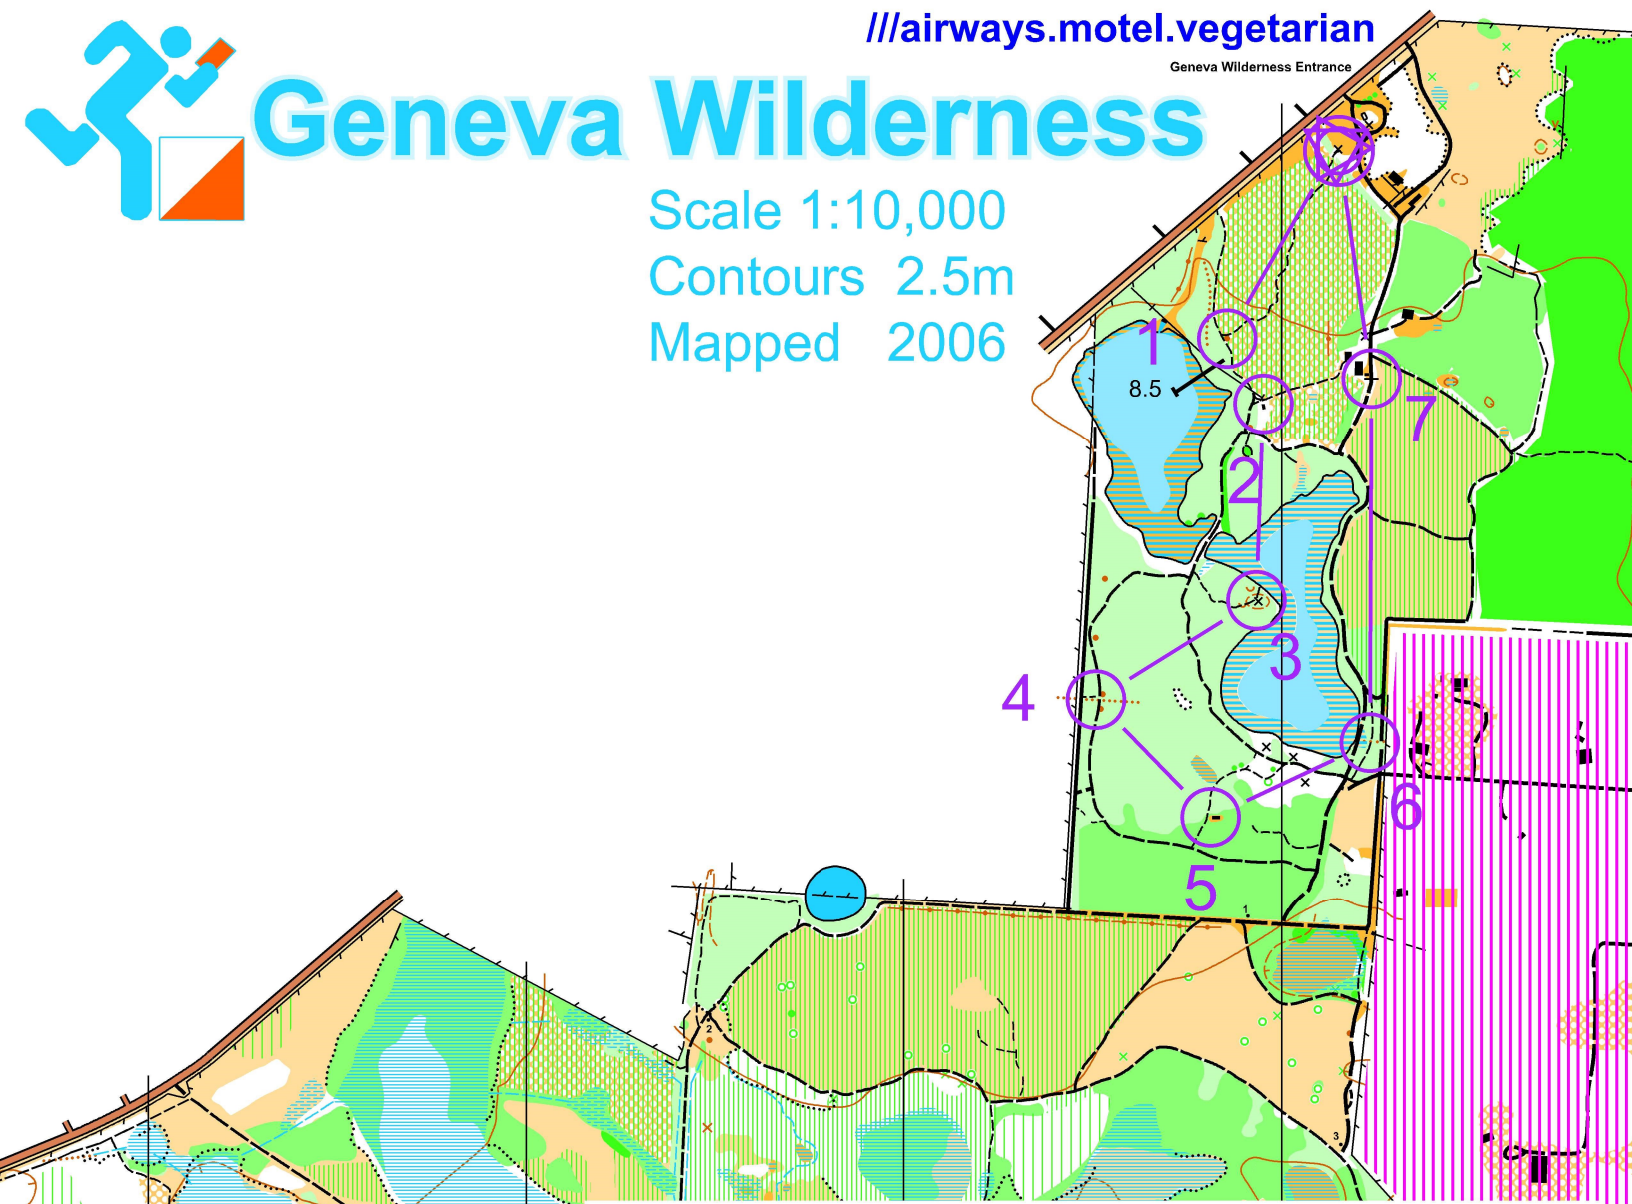

///airways.motel.vegetarian

Geneva Wilderness Entrance

Geneva Wilderness

Scale 1:10,000

Contours 2.5m

Mapped 2006

Class White

Course White, Length 2.1 km

Start

Start

1. 131 Knoll
2. 132 Building, North side
3. 133 Man-made Object West Side
4. 134 Small erosion gully X Trail, Crossing
5. 135 Building, West Side
6. 137 Bridge
7. 138 Gate

**Safety Bearing:
N to GWA Entrance
or CR 426**

300 m from last control to finish. No tapes