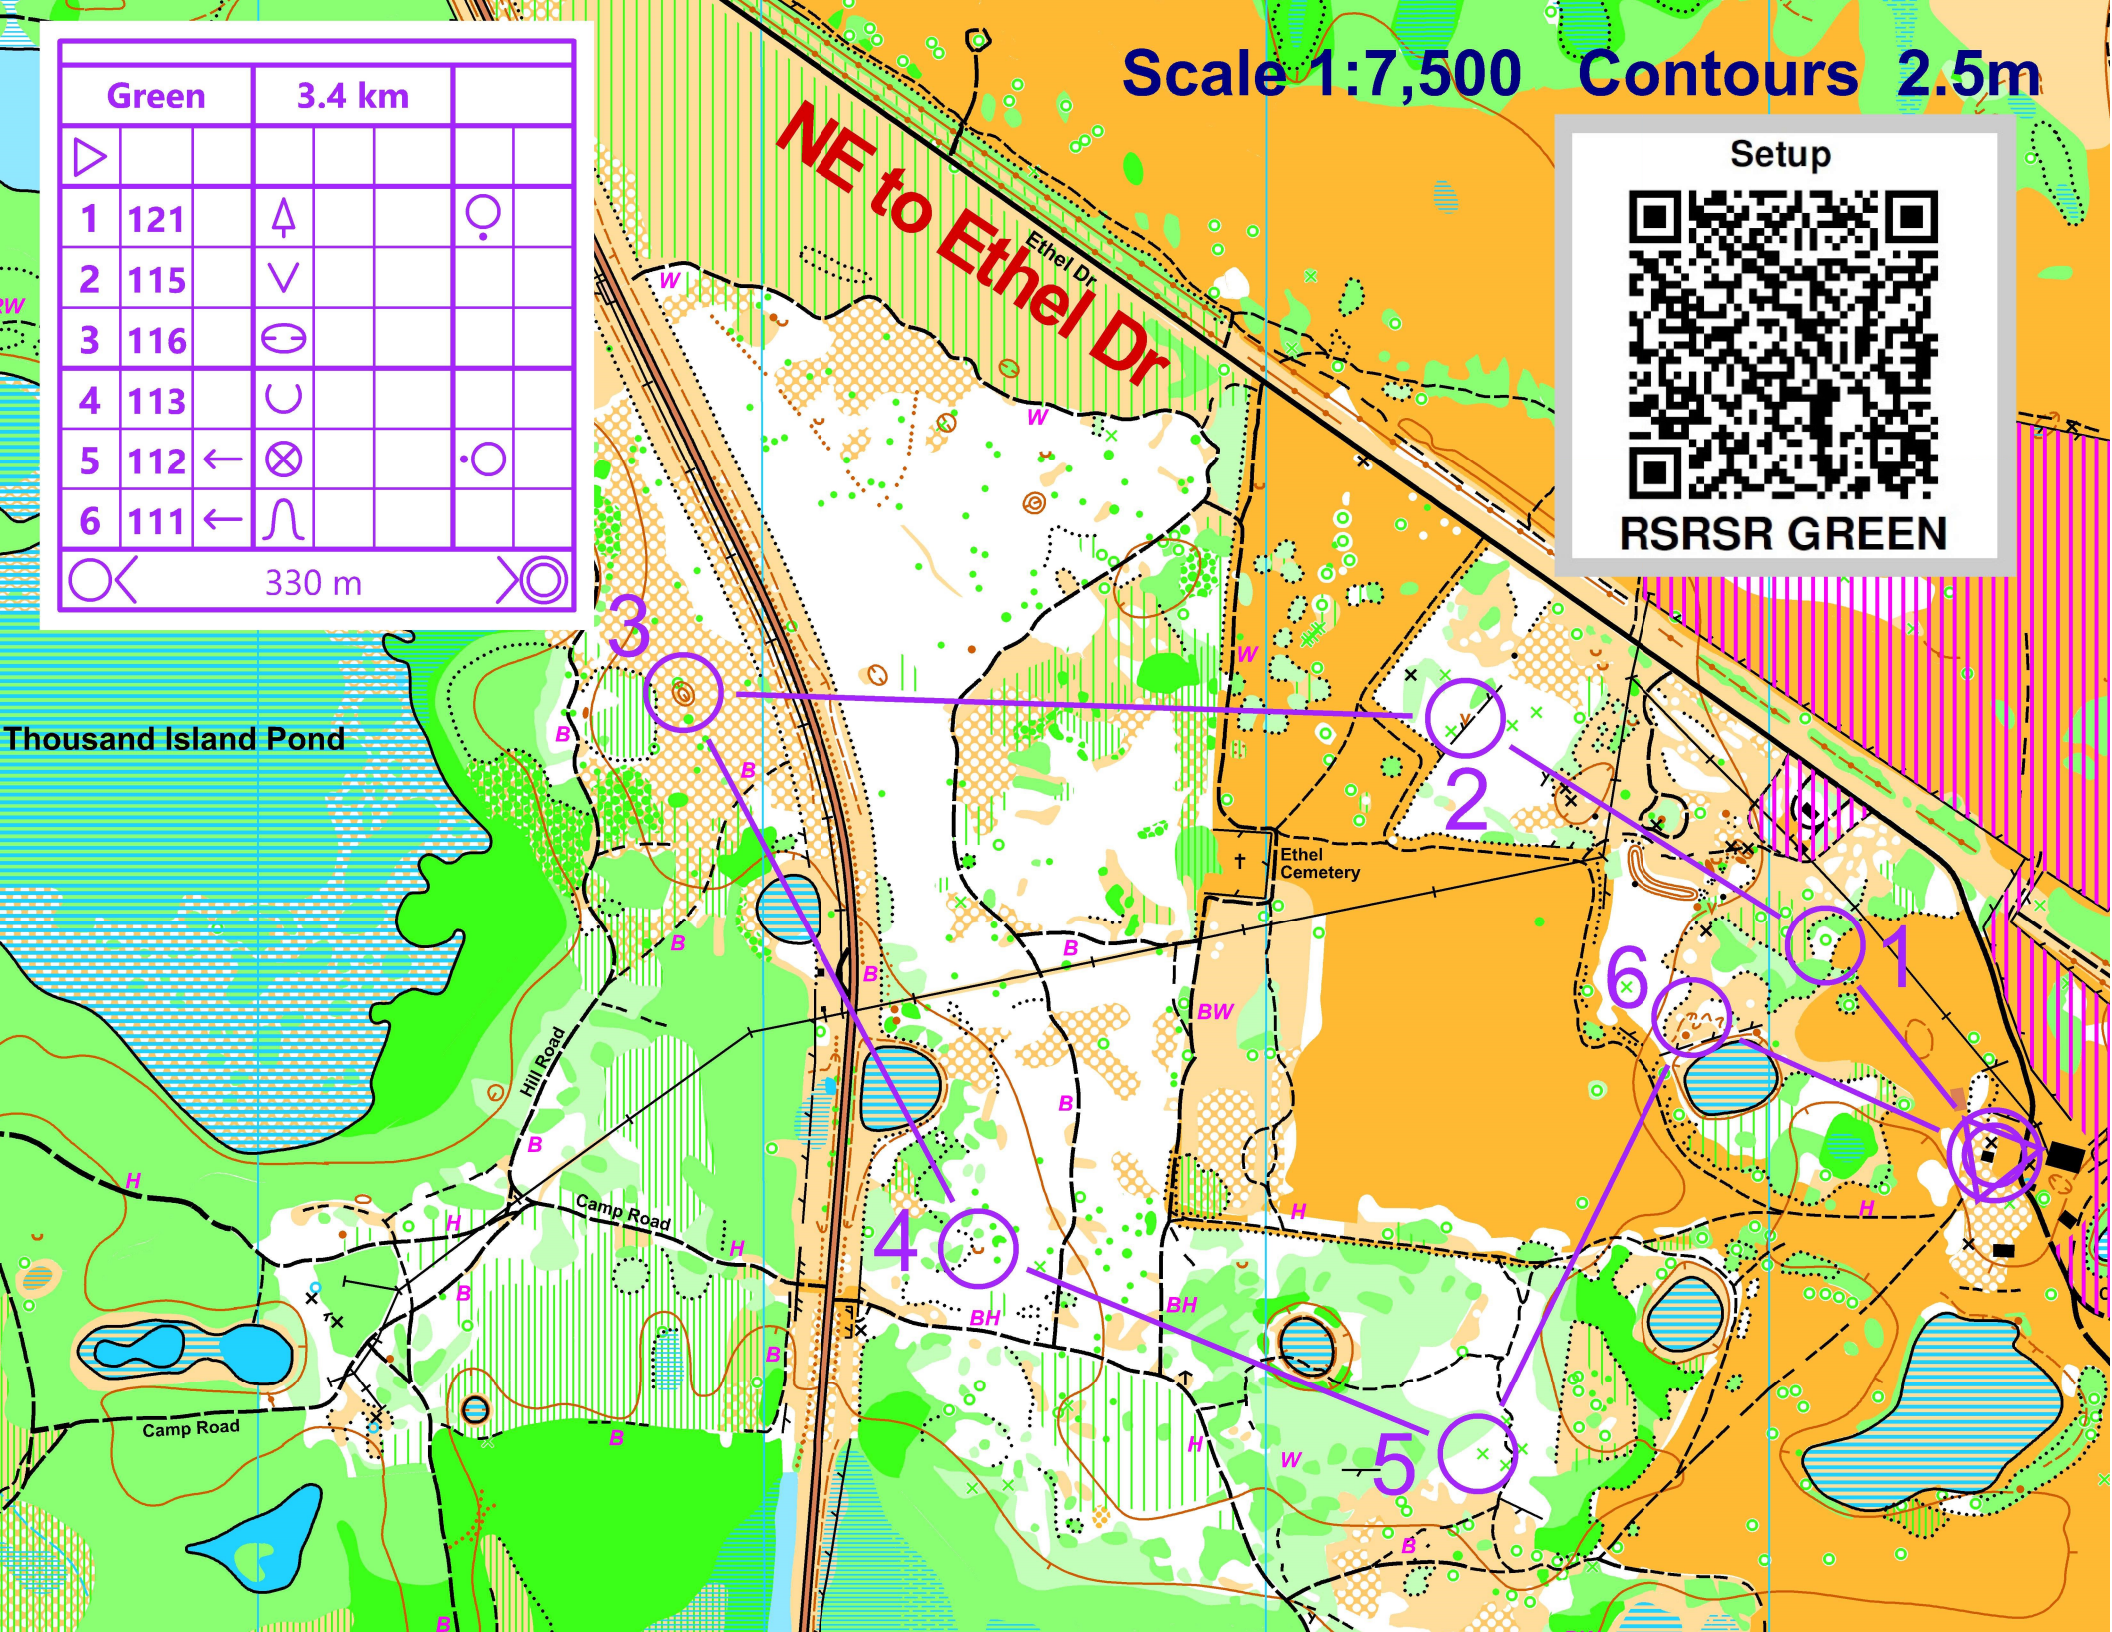

Scale 1:7,500 Contours 2.5m

Green	3.4 km		
1	121	↑	○
2	115	∨	
3	116	⊖	
4	113	∪	
5	112	← ⊗	○
6	111	← ∩	

○ 330 m ⊗

Setup

RSR GREEN

Thousand Island Pond

NE to Ethel Dr

Ethel Cemetery

Hill Road

Camp Road

Camp Road

3

2

6

1

4