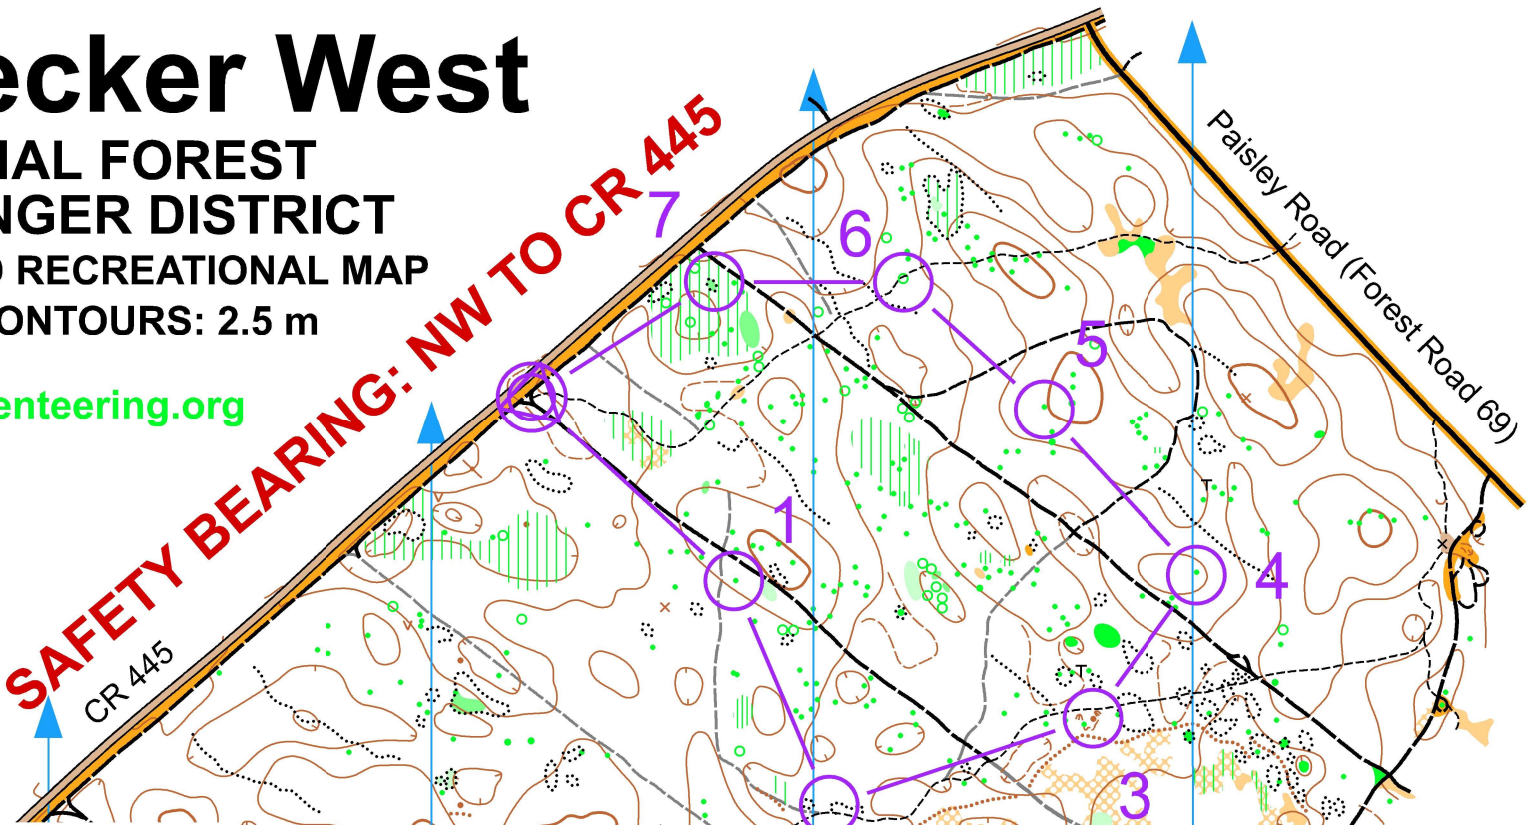

# Woodpecker West

OCALA NATIONAL FOREST  
SEMINOLE RANGER DISTRICT  
ORIENTEERING AND RECREATIONAL MAP  
SCALE: 1:10,000, CONTOURS: 2.5 m

[www.floridaorienteing.org](http://www.floridaorienteing.org)

F·L·O·R·I·D·A

**SAFETY BEARING: NW TO CR 445**

**Class YELLOW 2.4k**

**Course YELLOW 2.4k, Length 2.4 km**

Start Trail Junction

1. 101 Distinct tree, West Side
2. 102 Copse, West Side
3. 103 Earth wall, Northeast End
4. 104 Thicket, South side
5. 105 Western Thicket, South side
6. 106 Distinct Tree, South Side
7. 107 Copse, Northeast Side

290 m from last control to finish. No tapes

Orienteering.