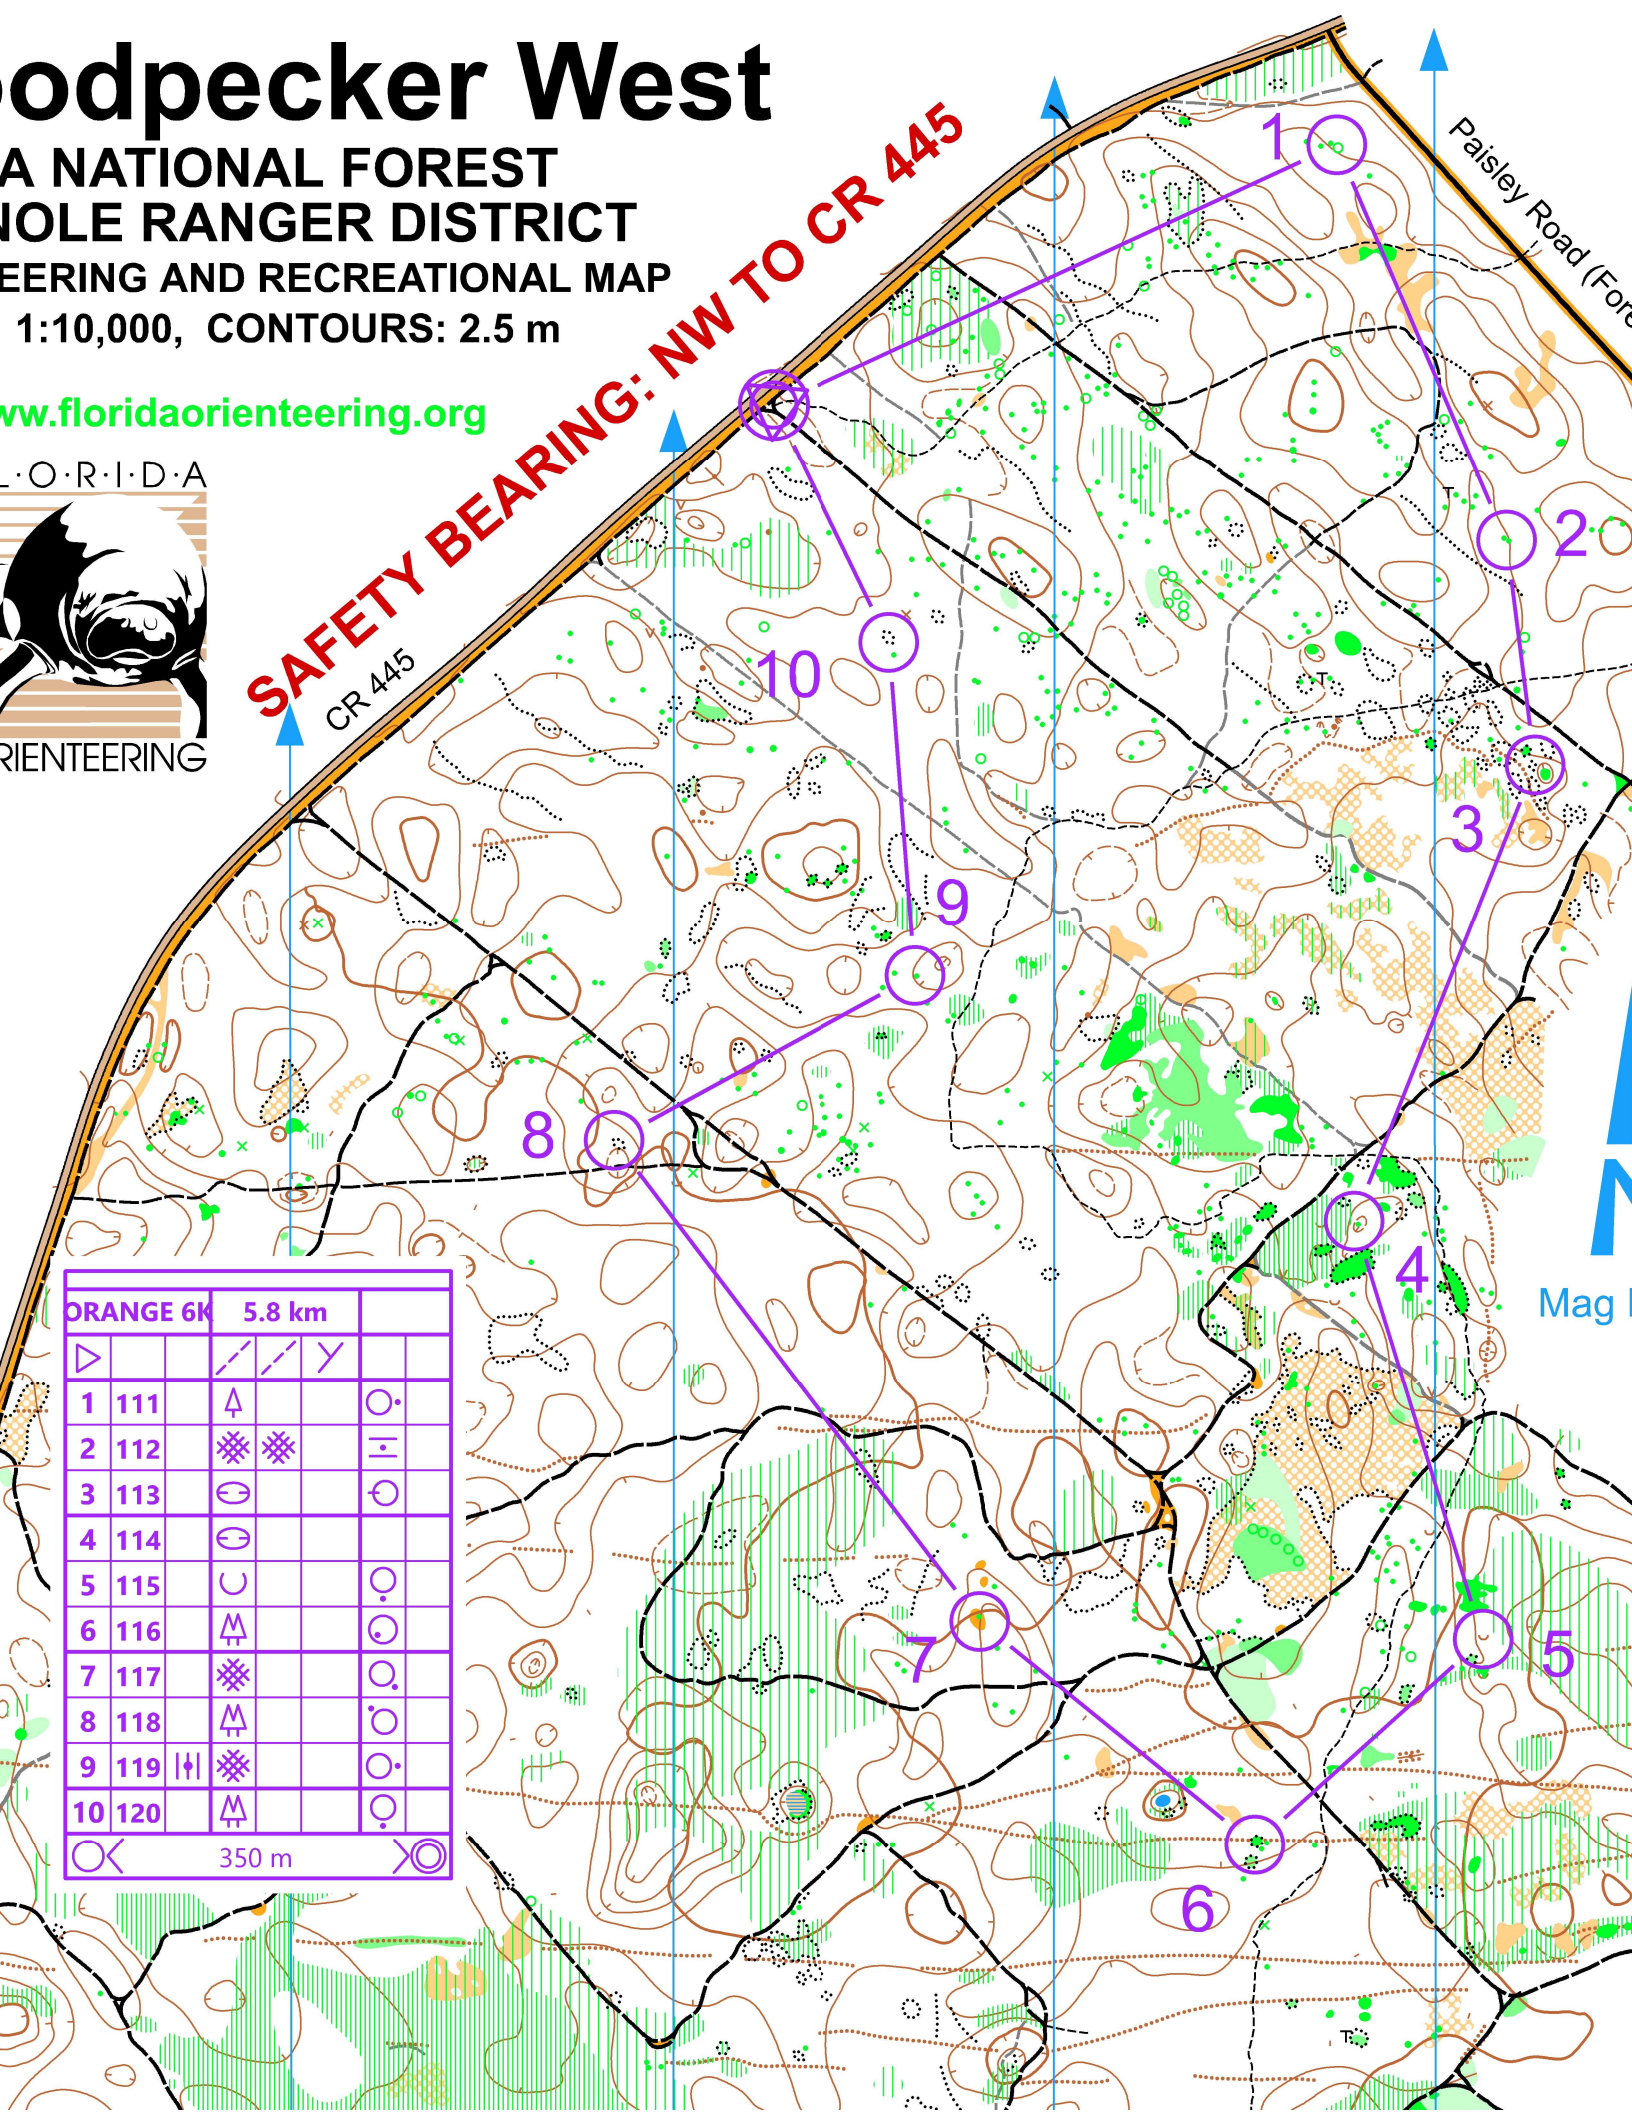

Woodpecker West

A NATIONAL FOREST
 MOLE RANGER DISTRICT
 ORIENTEERING AND RECREATIONAL MAP
 1:10,000, CONTOURS: 2.5 m

www.floridaorienteing.org

F·O·R·I·D·A

SAFETY BEARING: NW TO CR 445

Paisley Road (Fore...)

ORANGE 6K		5.8 km		
▷		/ /	Y	
1	111	▲		○
2	112	⊗ ⊗		⊥
3	113	⊖		⊖
4	114	⊖		
5	115	∪		○
6	116	⊞		○
7	117	⊗		○
8	118	⊞		○
9	119	⊥ ⊗		○
10	120	⊞		○

○ 350 m ○

Mag